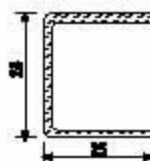

MULLION PROFILE
21601 - 02000 : WHITE

MULLION PROFILE
R.21601-02003 : ROBLE

T PROFILE
21601 - 06000 : WHITE

T PROFILE
R.21601-06003 : ROBLE

SASH COVER PROFILE
21601 - 05000 : WHITE

SASH COVER PROFILE
R.21601-05003 : ROBLE

SHUTTER BLADE
21601 - 03000 : WHITE

SHUTTER BLADE
R.21601-03003 : ROBLE

SHUTTER BLADE BEAD
21601 - 04000 : WHITE

SHUTTER BLADE BEAD
R.21601-04003 : ROBLE

Re-inforcement Profile

SASH - MULLION
Code : 34022 - 12001
Thickness : 1.2 mm

Shutter

SHUTTER SASH - T PROFILE INSTALLATION

SASH - SHUTTER BLADE INSTALLATION

SASH - SHUTTER BLADE INSTALLATION

SHUTTER - MULLION INSTALLATION