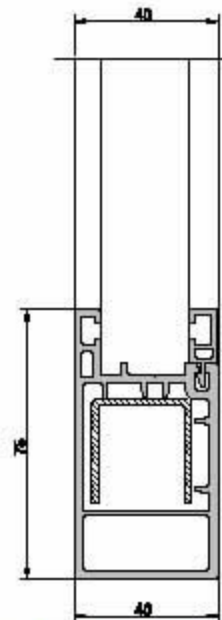

MULLION PROFILE
21601 - 02000 : WHITE

MULLION PROFILE
R.21601-02003 : ROBLE

T PROFILE
21601 - 06000 : WHITE

T PROFILE
R.21601-06003 : ROBLE

SASH COVER PROFILE
21601 - 05000 : WHITE

SASH COVER PROFILE
R.21601-05003 : ROBLE

SHUTTER BLADE
21601 - 03000 : WHITE

SHUTTER BLADE
R.21601-03003 : ROBLE

SHUTTER BLADE BEAD
21601 - 04000 : WHITE

SHUTTER BLADE BEAD
R.21601-04003 : ROBLE

Re-inforcement Profile

SASH - MULLION
Code : 34022 - 12001
Thickness : 1.2 mm

Shutter

SHUTTER SASH - T PROFILE INSTALLATION

SASH - SHUTTER BLADE INSTALLATION

SASH - SHUTTER BLADE INSTALLATION

SHUTTER - MULLION INSTALLATION