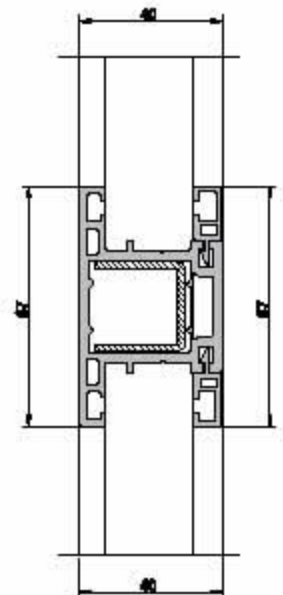

MULLION PROFILE
21601 - 02000 : WHITE

MULLION PROFILE
R.21601-02003 : ROBLE

T PROFILE
21601 - 06000 : WHITE

T PROFILE
R.21601-06003 : ROBLE

SASH COVER PROFILE
21601 - 05000 : WHITE

SASH COVER PROFILE
R.21601-05003 : ROBLE

SHUTTER BLADE
21601 - 03000 : WHITE

SHUTTER BLADE
R.21601-03003 : ROBLE

SHUTTER BLADE BEAD
21601 - 04000 : WHITE

SHUTTER BLADE BEAD
R.21601-04003 : ROBLE

Re-inforcement Profile

SASH - MULLION
Code : 34022 - 12001
Thickness : 1.2 mm

Shutter

SHUTTER SASH - T PROFILE INSTALLATION

SASH - SHUTTER BLADE INSTALLATION

SASH - SHUTTER BLADE INSTALLATION

SHUTTER - MULLION INSTALLATION