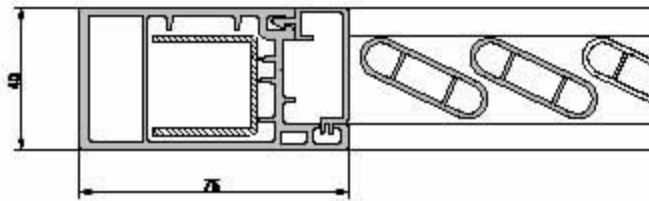

SASH - SHUTTER BLADE INSTALLATION